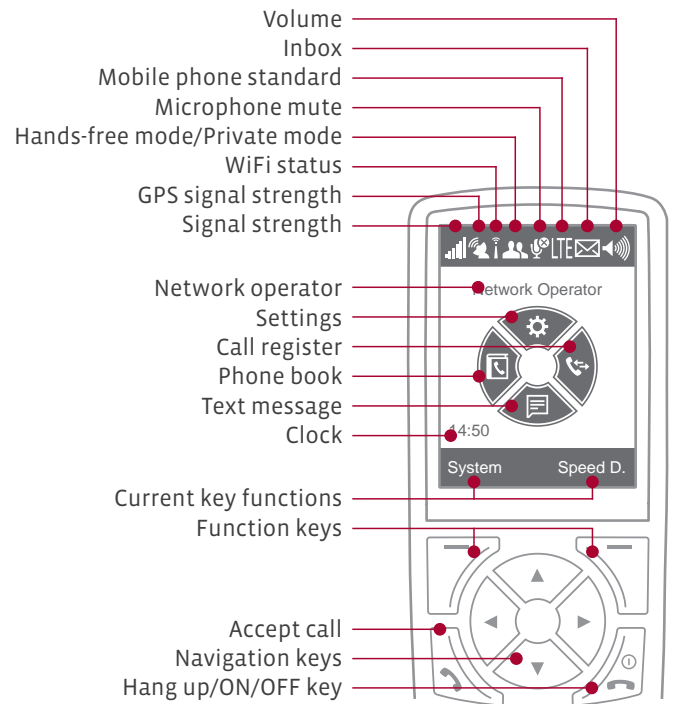

PTCarPhone 6 EU

- VoLTE support and data transfer via LTE
- WiFi hotspot feature
- Integrated location module (GPS, GLONASS, Galileo)
- Remote administration via the Bridge online platform (bridge.peitel.de)
- LTE: 2,100 (B1), 1,800 (B3), 2,600 (B7), 900 (B9), 800 (B20), 700 (B28A) MHz
- UMTS: 2,100 (B1), 1,800 (B3), 900 (B8) MHz
- GSM: 1,800 (B3), 900 (B8) MHz

PTCarPhone 6 NA (North America: US, Canada and Mexico)

- VoLTE support and data transfer via LTE
- WiFi hotspot feature
- Integrated location module (GPS, GLONASS, Galileo)
- Remote administration via the Bridge online platform (bridge.peitel.de)
- LTE: 700 (B12), 70 (B12), 1,700 (B14), 1,900 (B2), 850 (B5), 700 (B13), 1,700/2,100 (B66), 600 (B71) MHz
- UMTS: 1,900 (B2), 1,700 (B4), 850 (B5) MHz