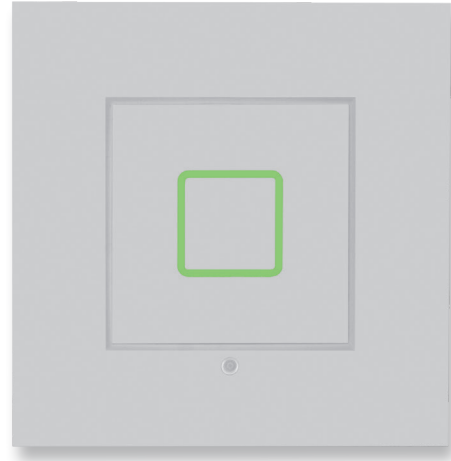

REPEATER WIRELESS

Extension module for SAFELOG Wireless.

Compact repeater with integrated antenna, made of white poly-carbonate for ceiling and wall mounting.

The use of the repeater increases the range of the wireless network within a property and stabilises communication.

Data is exchanged via wireless in a 868 MHz band.

The repeater is additionally equipped with a back-up battery, which guarantees a back-up time of up to 8 hours in the event of a power failure and thus ensures communication in the wireless network.