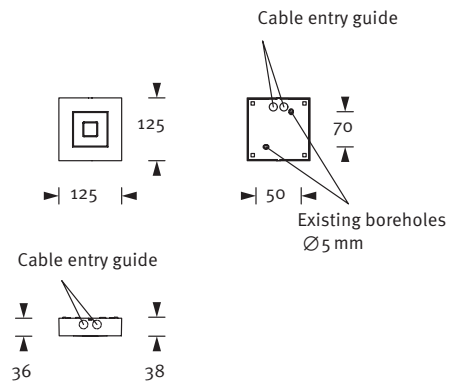

## Extension module for SAFELOG Wireless.

Compact repeater with integrated antenna, made of white poly-carbonate for ceiling and wall mounting.

The use of the repeater increases the range of the wireless network within a property and stabilises communication.

## Technical data

Power supply	230V AC
Power consumption	5W
Connecting terminals	1.5 mm <sup>2</sup> to 2.5 mm <sup>2</sup>
Frequency range	863–870 MHz (ISM Band)
Maximum transmission power	10 dBm
Wireless range	max. 30 m in direct view contact
Ambient temperature -	5°C to +35°C
Storage temperature	0°C to +30°C
Safety class	I
Protection class of housing	IP40
Dimensions (WxHxD)	125x38x125 mm