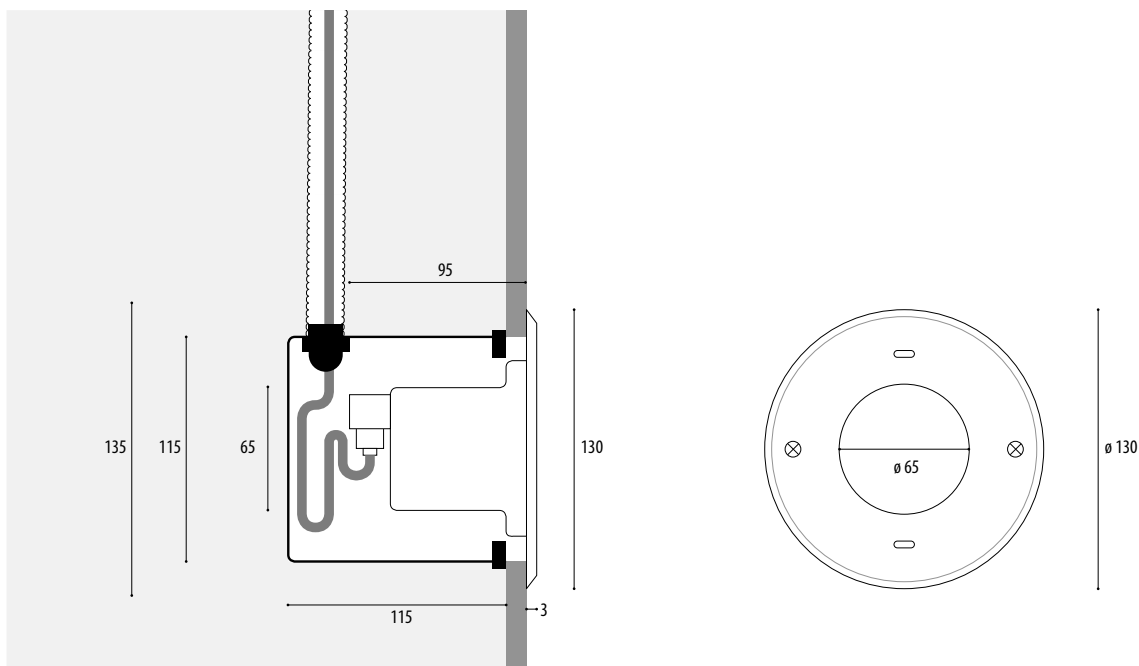

- Protection class IP68 – up to 5m water depth
- Entirely made of stainless steel 316Ti
- Round attachment cover, made of stainless steel 316Ti, height 3 mm
- ...
- POW-LED cold white, warm white, neutral white
- POW-LED blue
- Multichip POW-LED RGB
- **NEW: Multichip POW-LED RGB-W**
- **NEW: Multichip POW-LED Dynamic white**
- operating mode: constant current
- halogene QR-CB51 ES 12 V-AC
- Rotationally symmetric light distribution
- ...
- Cable gland M16x1,5
- Constant-current power source/RGB controller/external transformer
- Installation housing made of stainless steel 316Ti with 1.5 m cable protection tube and connection socket (order separately)
- Supplied with lamp and 3 m of underwater cable

# RECESSED SPOTLIGHT 4.0171

UNDERWATER

IP68

Installation housing

Article number	Lamps	Lumen	Light colour	Wattage	Current	Radiation angle	Cable, installs	[V]
----------------	-------	-------	--------------	---------	---------	-----------------	-----------------	-----