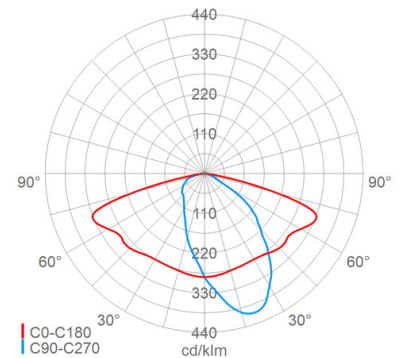

General product benefits

- reduction of type diversity, a single luminaire replaces conventional luminaires
- simple, fast and toolless setting of the luminous flux on-site by means of integrated switch, adjustable at any time
- high flexibility due to almost infinitely variable luminous flux setting
- highly economical stocking
- protection of the LED against mechanical and electrostatic damage due to sandwich design of cover and gear tray
- homogenous illumination due to Multi-Layer Technology, i.e. every individual LED illuminates the whole surface, the light distribution curves of the LED are overlapping
- quick and easy mounting due to toolless opening of the luminaire by means of a central toggle clamp lever, hinged and detachable gear tray as well as integrated universal pole mounting system, no additional mounting adapters required
- more than 50% weight reduction compared to luminaires with die-cast aluminium housing
- quick changeover due to easily replaceable gear tray with isolating plug connection
- eco-friendly, light emission into the upper half-space $< 1\%$
- future proof by using standardised Zhaga LED modules

Applications

Residential streets, main and by-roads, walkways and cycle lanes, traffic-calmed zones, streets on factory sites, parking areas, car parks, gateways etc.