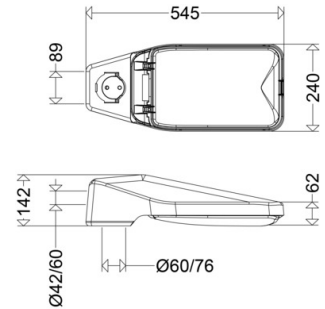

General product benefits

- reduction of type diversity, a single luminaire replaces conventional luminaires
- simple, fast and toolless setting of the luminous flux on-site by means of integrated switch, adjustable at any time
- high flexibility due to almost infinitely variable luminous flux setting
- highly economical stocking
- protection of the LED against mechanical and electrostatic damage due to sandwich design of cover and gear tray
- homogenous illumination due to Multi-Layer Technology, i.e. every individual LED illuminates the whole surface, the light distribution curves of the LED are overlapping
- quick and easy mounting due to toolless opening of the luminaire by means of a central toggle clamp lever, hinged and detachable gear tray as well as integrated universal pole mounting system, no additional mounting adapters required
- more than 50% weight reduction compared to luminaires with die-cast aluminium housing
- quick changeover due to easily replaceable gear tray with isolating plug connection
- eco-friendly, light emission into the upper half-space $< 1\%$
- future proof by using standardised Zhaga LED modules

Applications

Residential streets, main and by-roads, walkways and cycle lanes, traffic-calmed zones, streets on factory sites, parking areas, car parks, gateways etc.