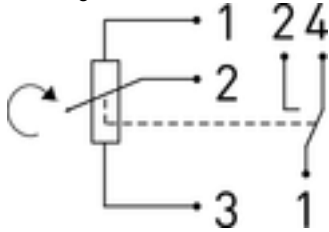

Foot switch metal enclosure // GF POTI

Ordering details

Potentiometer
1 change-over

Type
GF POTI 1K 1PW
GF POTI 2K 1PW
GF POTI 5K 1PW
GF POTI 10K 1PW

Order no.
81148901
81148902
81148903
81148904

Potentiometer
2 change-over