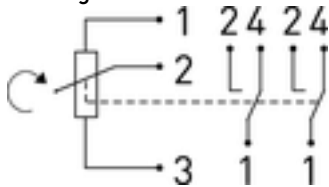

Foot switch metal enclosure // GF POTI

Ordering details

Potentiometer
1 change-over

Type
GF POTI 1K 1PW
GF POTI 2K 1PW
GF POTI 5K 1PW
GF POTI 10K 1PW

Order no.
81148901
81148902
81148903
81148904

Potentiometer
2 change-over